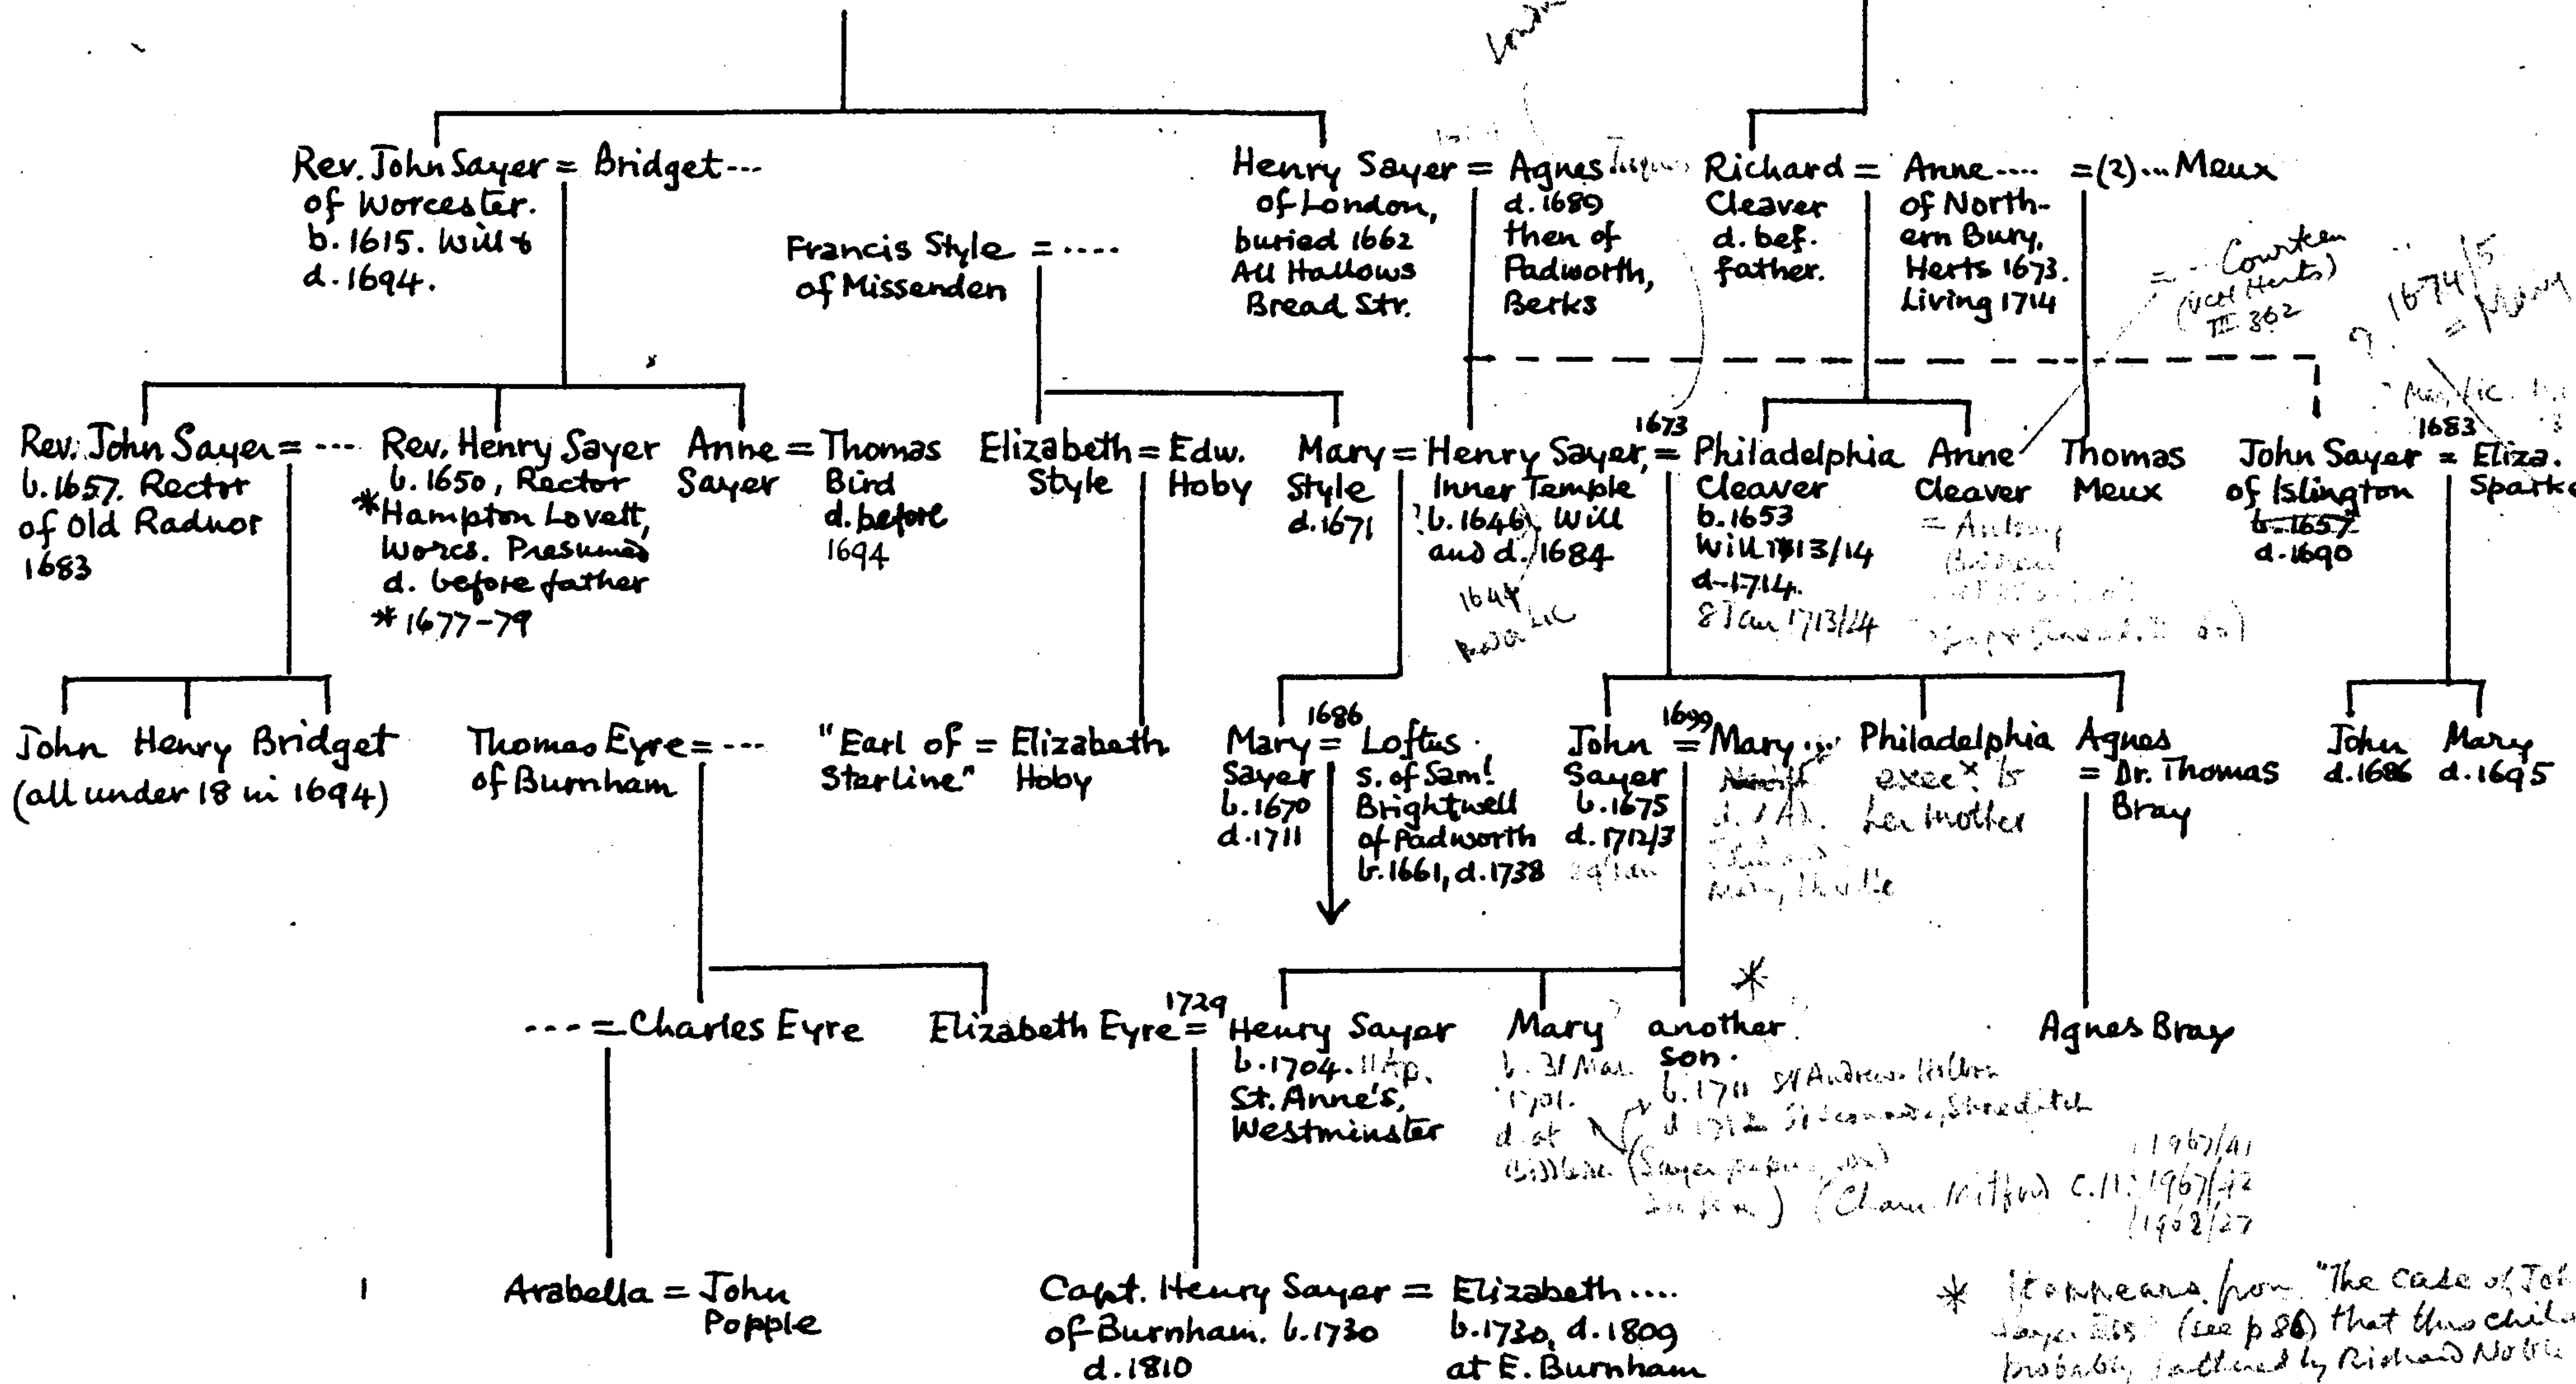

1678

SAYER OF BUCKINGHAMSHIRE & LONDON

1662-1810

London Area

Courten (West Herts) III 362

1674/5 = Mary

1683

1673

1686

1699

1729

*11967/41
11967/42
11962/27*

* It appears from "The case of John Sayer Esq" (see p 86) that this child probably fathered by Richard Noble